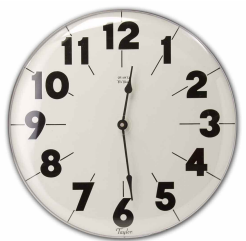

Large Dial Thermometers and Clocks

All Large Dial Thermometers feature:

- Temp range from -60°F to 120°F
- Oversized dial with easy-to-read graphics and bold indicators
- Weather-resistant construction

497J - Large Dial Thermometer

- 12" diameter
- °F and °C scale
- Humidity
- Metal bezel

49562J - Large Dial Thermometer

- 12" diameter
- °F and °C scale
- Metal bezel

166 - Patio Clock

- 12" diameter
- Metal bezel
- Powered by one "AA" battery, not included

161 Extra Large Metal Clock

- 18" diameter clock
- Bold, clean silk-screened graphics
- Durable metal frame
- Shatterproof / weather resistant
- Powered by one "AA" battery, not included

681 Extra Large Metal Thermometer

- 18" dial with both °F & °C
- Bold, clean silk-screened graphics
- Durable metal frame
- Shatterproof and weather resistant

162 Extra Large Metal Thermometer with Clock

- 18" diameter dial
- Both F & C scale
- Bold, clean silk-screened graphics
- Durable metal frame
- Shatterproof and weather resistant
- Clock powered by one "AA" battery, not included