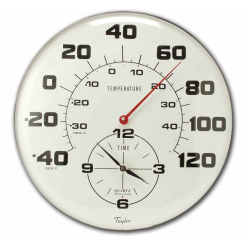

Large Dial Thermometers and Clocks

All Large Dial Thermometers feature:

- Temp range from -60°F to 120°F
- Oversized dial with easy-to-read graphics and bold indicators
- Weather-resistant construction

497J - Large Dial Thermometer

- 12" diameter
- °F and °C scale
- Humidity
- Metal bezel

49562J - Large Dial Thermometer

- 12" diameter
- °F and °C scale
- Metal bezel

166 - Patio Clock

- 12" diameter
- Metal bezel
- Powered by one "AA" battery, not included

161 Extra Large Metal Clock

- 18" diameter clock
- Bold, clean silk-screened graphics
- Durable metal frame
- Shatterproof / weather resistant
- Powered by one "AA" battery, not included

681 Extra Large Metal Thermometer

- 18" dial with both °F & °C
- Bold, clean silk-screened graphics
- Durable metal frame
- Shatterproof and weather resistant

162 Extra Large Metal Thermometer with Clock

- 18" diameter dial
- Both F & C scale
- Bold, clean silk-screened graphics
- Durable metal frame
- Shatterproof and weather resistant
- Clock powered by one "AA" battery, not included