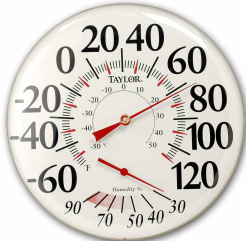

Large Dial Thermometers and Clocks

All Large Dial Thermometers feature:

- Temp range from -60°F to 120°F
- Oversized dial with easy-to-read graphics and bold indicators
- Weather-resistant construction

497J - Large Dial Thermometer

- 12" diameter
- °F and °C scale
- Humidity
- Metal bezel

49562J - Large Dial Thermometer

- 12" diameter
- °F and °C scale
- Metal bezel

166 - Patio Clock

- 12" diameter
- Metal bezel
- Powered by one "AA" battery, not included

161 Extra Large Metal Clock

- 18" diameter clock
- Bold, clean silk-screened graphics
- Durable metal frame
- Shatterproof / weather resistant
- Powered by one "AA" battery, not included

681 Extra Large Metal Thermometer

- 18" dial with both °F & °C
- Bold, clean silk-screened graphics
- Durable metal frame
- Shatterproof and weather resistant

162 Extra Large Metal Thermometer with Clock

- 18" diameter dial
- Both F & C scale
- Bold, clean silk-screened graphics
- Durable metal frame
- Shatterproof and weather resistant
- Clock powered by one "AA" battery, not included